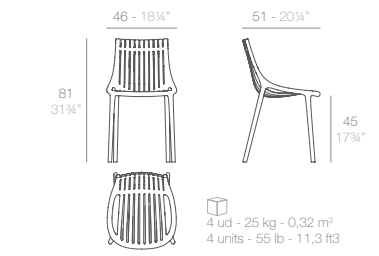

AFRICA chair.

Basic. Básico.	-	65036
REVOLUTION Recycled plastic from the Mediterranean*	-	65036VR
Lacquered. Lacado.	-	65036F
Cushion. Acolchado. (Draion)	-	65036DCO
Cushion. Acolchado. (Nautic)	-	65036CO
Cushion. Acolchado. (Silvertex, Crevin, Savane, Heritage)	-	65036CCO

Stackable Apilable 7 max.

Color swatches: WHITE, BLACK, ECRU, RED, BRONZE, PICKLE, NAVY, TORTORA, ALMOND, ANTHRACITE, MILOS, MANTA, CALA