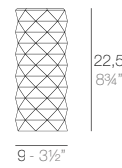

- Europe plug
- USA plug

47093WY	47093Y	47093DY
47094WY	47094Y	47094DY