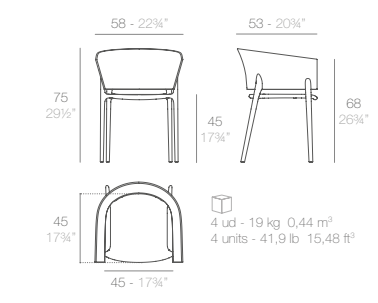

IBIZA chair

Basic. Básico.	-	65040
REVOLUTION Recycled plastic from the Mediterranean*	-	65040VR
Lacquered. Lacado.	-	65040F
Cushion. Acolchado. (Draion)	-	65040DCO
Cushion. Acolchado. (Nautic)	-	65040CO
Cushion. Acolchado. (Silvertex, Crevin, Savane, Heritage)	-	65040CCO

Stackable Apilable 8 max.

Color swatches: WHITE, BLACK, ECRU, RED, PICKLE, NAVY, ALMOND, MELON, ANTHRACITE, MILOS, MANTA, CALA