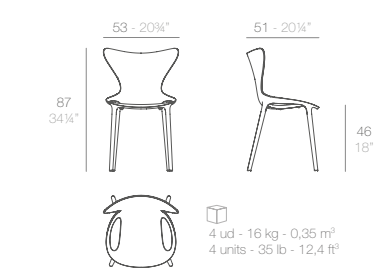

*In our VONDOM Revolution range, we manufacture our products using recycled plastic, from the Mediterranean, extending it's life and enhancing it's real value. Due to the origin of this raw material slight natural imperfections may appear, which gives every piece it's own personality and spirit. *En las colecciones de VONDOM Revolution trabajamos con plástico reciclado del mar Mediterráneo, alargamos su vida y potenciamos su valor. El origen de esta materia prima puede causar ligeras imperfecciones naturales que dotan a las piezas de una personalidad y espíritu propios.