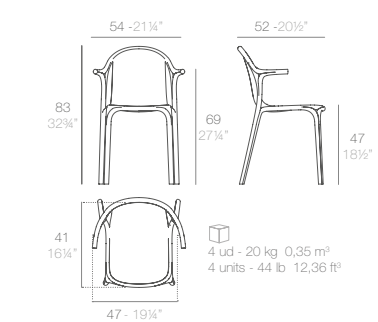

IBIZA lounge chair

Basic. Básico.	-	65039
REVOLUTION Recycled plastic from the Mediterranean*	-	65039VR
Lacquered. Lacado.	-	65039F
Cushion. Acolchado. (Draion)	-	65039DCO
Cushion. Acolchado. (Nautic)	-	65039CO
Cushion. Acolchado. (Silvertex, Crevin, Savane, Heritage)	-	65039CCO

Stackable Apilable 4 max.

Color swatches: WHITE, BLACK, ECRU, RED, PICKLE, NAVY, ALMOND, MELON, ANTHRACITE, MILOS, MANTA, CALA