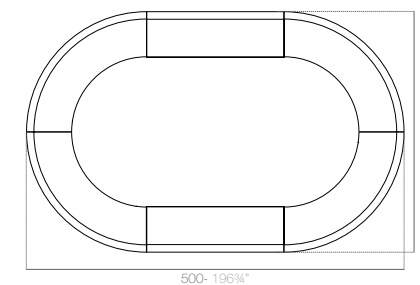

2 x 56001 180 Barra - 180 Counter
4 x 56002 Barra curva - Curved counter