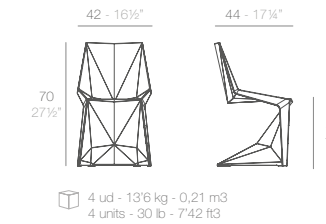

CHAIRS SILLAS

QUARTZ chair.

	Price per unit Precio unidad
Basic. Básico.	- 54194
Lacquered. Lacado.	- 54194F
Cushion. Acolchado. (Draion)	- 54194DCO
Cushion. Acolchado. (Nautic)	- 54194CO
Cushion. Acolchado. (Silvertex, Crevin, Savane, Heritage)	- 54194CCO

Stackable Apilable 16 max.

Color swatches: WHITE, BLACK, ECRU, RED, BRONZE, ALMOND, NAVY, TORTORA, ANTHRACITE.

QUARTZ chair with arms.

	Price per unit Precio unidad
Basic. Básico.	- 54195
Lacquered. Lacado.	- 54195F
Cushion. Acolchado. (Draion)	- 54194DCO
Cushion. Acolchado. (Nautic)	- 54194CO
Cushion. Acolchado. (Silvertex, Crevin, Savane, Heritage)	- 54194CCO

Stackable Apilable 10 max.

Color swatches: WHITE, BLACK, ECRU, RED, BRONZE, ALMOND, NAVY, TORTORA, ANTHRACITE.

VOXEL armchair.

	Price per unit Precio unidad
Basic. Básico.	- 51031
Lacquered. Lacado.	- 51031F
Cushion. Acolchado. (Draion)	- 51031DCO
Cushion. Acolchado. (Nautic)	- 51031CO
Cushion. Acolchado. (Silvertex, Crevin, Savane, Heritage)	- 51031CCO

Stackable Apilable 4 max.

Color swatches: WHITE, BLACK, ECRU, RED, BRONZE, ALMOND, NAVY, TORTORA, ANTHRACITE.

VOXEL chair.

	Price per unit Precio unidad
Basic. Básico.	- 51033
Lacquered. Lacado.	- 51033F
Cushion. Acolchado. (Draion)	- 51033DCO
Cushion. Acolchado. (Nautic)	- 51033CO
Cushion. Acolchado. (Silvertex, Crevin, Savane, Heritage)	- 51033CCO

Stackable Apilable 4 max.

Color swatches: WHITE, BLACK, ECRU, RED, BRONZE, ALMOND, NAVY, TORTORA, ANTHRACITE.

NEW

VOXEL mini chair.

	Price per unit Precio unidad
Basic. Básico.	- 51036
Lacquered. Lacado.	- 51036F

Stackable Apilable 4 max.

Color swatches: WHITE, BLACK, ECRU, RED, BRONZE, ALMOND, NAVY, TORTORA, ANTHRACITE.

VONDOM

NEW KIMONO chair.