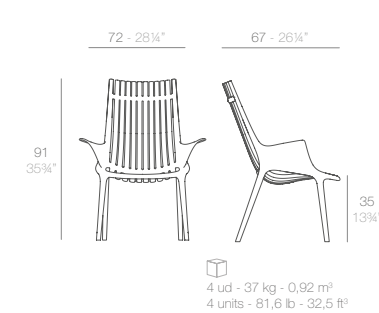

LA PEDRERA armchair.

Basic. Básico.	-	65004
REVOLUTION Recycled plastic from the Mediterranean*	-	65004VR
Lacquered. Lacado.	-	65004F
Cushion. Acolchado. (Draion)	-	65004DCO
Cushion. Acolchado. (Nautic)	-	65004CO
Cushion. Acolchado. (Silvertex, Crevin, Savane, Heritage)	-	65004CCO

Stackable Apilable 4 max.

Color swatches: WHITE, BLACK, ECRU, RED, BRONZE, PICKLE, NAVY, TORTORA, ALMOND, ANTHRACITE, MILOS, MANTA, CALA