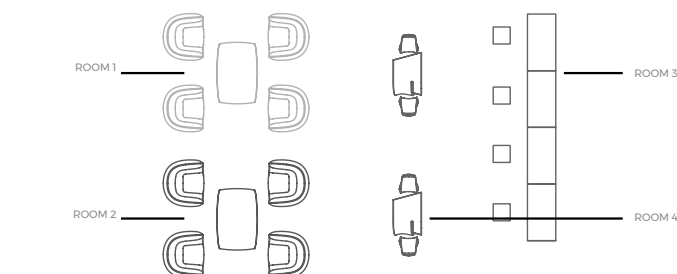

2* Example of DMX Wireless Home Customized Configuration

MAINTENANCE & SAFETY GENERAL

Our productions are manufactured according to ISO 9001:2008 quality and ISO 14001:2004 environmental quality, by using high quality materials we guarantee long life of our products.

In order to provide a durable and safe use to the product, please follow the following recommendations:

- All our products are suitable for indoor and outdoor use.
- Continuous exposure to the sun (especially with the dark colors) can cause burning injuries by direct contact with your skin. To avoid this, please check the temperature of the furniture in case of long-term exposure to the sun.
- Place the item on a flat surface to avoid uncontrolled movements.
- Keep the item far from excessive heat sources.
- The product is not a toy. To avoid accidents, do not to allow children to play with it.
- Keep furniture away dust to keep it clean, if cleaning is required we recommended the use of pressure washers, such as KARCHER'S and/or domestic degreasing cleaner periodically. Never use abrasive or corrosive products.
- To preserve the product, we recommend the usage of VONDOM cover for every item.
- In the case of lacquered products, we recommended car wax every 2 or 3 months, as it will avoid the appearance of possible scratches.
- Outdoor cushions are available only some models. We recommended you clean them periodically with a cloth and basic soap and water.
- Clean the stainless steel parts with appropriate products.
- When changing bulbs, please make sure the cord is not connected to the main power.
- If cords suffer any damage, they must be changed exclusively by the manufacturer or by a professional.
- If the RGBW LED stops working, please do not handle it. Contact the manufacturer or your distributor immediately.

KEY ICONS

- Please avoid direct exposure to sun and rain.
- Packaging information.
- Stackable.
- Stackable or collapsible.

CLEANING GENERAL

Vondom Outdoor Furniture cleans easily and stays impeccable.

Steps for clean outdoor furniture:

1. Spray the degreaser over the dirty surface.
  2. Rub it with a damp cloth.
  3. Rinse with abundant water with pressure washer.
2. Cautions! Don't use pressure washer for cushions and lacquered finish items.
4. Dry it outside and enjoy our products.

We hope you enjoy our products. If you need any further information, please contact our CUSTOMER SERVICE department by calling **+34 96 239 84 86** or sending us an e-mail to **info@vondom.com**.