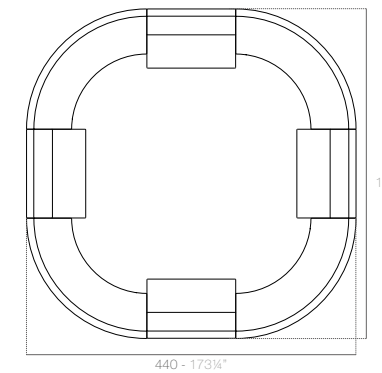

4 x 56023 120 Barra - 120 Counter
4 x 56002 Barra curva - Curved counter