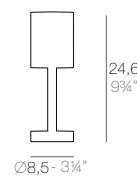

- Europe plug
- USA plug

54253WY	54253Y	54253DY
54291WY	54291Y	54291DY