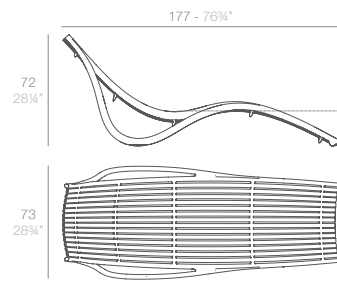

SUN LOUNGERS TUMBONAS

NEW

IBIZA sun lounger.

Basic. Básico.

Price per unit
Precio unidad

65045

Stackable
Apilable

WHITE BLACK ECRU BRONZE PICKLE NAVY MILOS MANTA GALA

EVOLUTION
Recycled plastic from the Mediterranean*

65045VR

4 units

NEW

SPRITZ sun lounger.

Basic. Básico.

56027

12 max.

Cushion. Acolchado. (Dralon)

56027DCO

Cushion. Acolchado. (Nautic)

56027CO

Cushion. Acolchado. (Silvertex, Crevin, Savane, Heritage)

56027CCO

12 ud - 222 kg - 3 m³
12 units - 488 lb - 103 ft³

TABLES MESAS

NEW

SPRITZ sun lounger table.

Price per unit
Precio unidad

56028

Stackable
Apilable

WHITE BLACK ECRU BRONZE MOSTAZA

4 ud - 10,8 kg 0,05 m³
51x51x20 cm
4 units - 23,3 lb 1,73 ft³

NEW

SPRITZ sun lounger table.

56029

Stackable
Apilable

4 ud - 18,8 kg 0,08 m³
65x65x20 cm
4 units - 41 lb 2,9 ft³

NEW

SPRITZ coffee table.

56030

Stackable
Apilable

4 ud - 19,6 kg 0,08 m³
65x65x20 cm
4 units - 43 lb 2,9 ft³

NEW

SPRITZ coffee table.

56026

Stackable
Apilable

4 ud - 31,8 kg 0,13 m³
102x65x20 cm
4 units - 69 lb 4,5 ft³

TABLES MESAS

NEW

IBIZA side table / low stool

Basic. Básico.

65046

EVOLUTION
Recycled plastic from the Mediterranean*

65046VR

SPRITZ bar table.

56018

Stackable
Apilable

1 ud - 8,5 kg 0,25 m³
1 unit - 18,12 lb 8,83 ft³