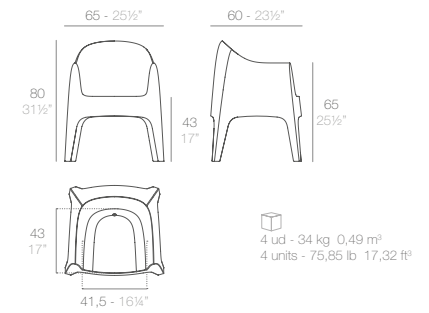

SOLID armchair.

Basic. Básico.	-	55027
Cushion. Acolchado. (Dralon)	-	55027DCC
Cushion. Acolchado. (Nautic)	-	55027CC
Cushion. Acolchado. (Silvertex, Crevin, Savane, Heritage)	-	55027CCC

Stackable Apilable
4 max.