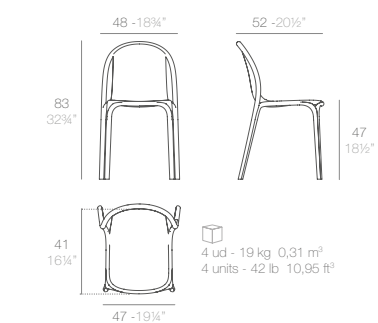

IBIZA chair with arms

Basic. Básico.	-	65044
REVOLUTION Recycled plastic from the Mediterranean*	-	65044VR
Lacquered. Lacado.	-	65044F
Cushion. Acolchado. (Draion)	-	65044DCO
Cushion. Acolchado. (Nautic)	-	65044CO
Cushion. Acolchado. (Silvertex, Crevin, Savane, Heritage)	-	65044CCO

Stackable Apilable 8 max.

Color swatches: WHITE, BLACK, ECRU, RED, PICKLE, NAVY, ALMOND, MELON, ANTHRACITE, MILOS, MANTA, CALA