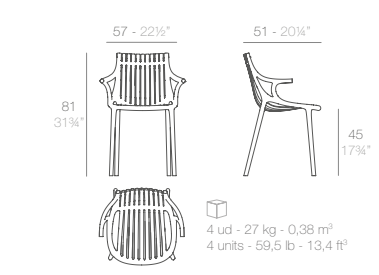

BROOKLYN chair with arms.

Basic. Básico.	-	65038
REVOLUTION Recycled plastic from the Mediterranean*	-	65038VR
Lacquered. Lacado.	-	65038F
Cushion. Acolchado. (Draion)	-	65038DCO
Cushion. Acolchado. (Nautic)	-	65038CO
Cushion. Acolchado. (Silvertex, Crevin, Savane, Heritage)	-	65038CCO

Stackable Apilable 7 max.

Color swatches: WHITE, BLACK, ECRU, RED, BRONZE, PICKLE, NAVY, TORTORA, ALMOND, ANTHRACITE, MILOS, MANTA, CALA