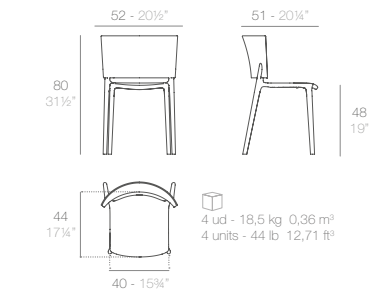

IBIZA armchair

Basic. Básico.	-	65041
REVOLUTION Recycled plastic from the Mediterranean*	-	65041VR
Lacquered. Lacado.	-	65041F
Cushion. Acolchado. (Draion)	-	65041DCO
Cushion. Acolchado. (Nautic)	-	65041CO
Cushion. Acolchado. (Silvertex, Crevin, Savane, Heritage)	-	65041CCO

Stackable Apilable 6 max.

Color swatches: WHITE, BLACK, ECRU, RED, PICKLE, NAVY, ALMOND, MELON, ANTHRACITE, MILOS, MANTA, CALA