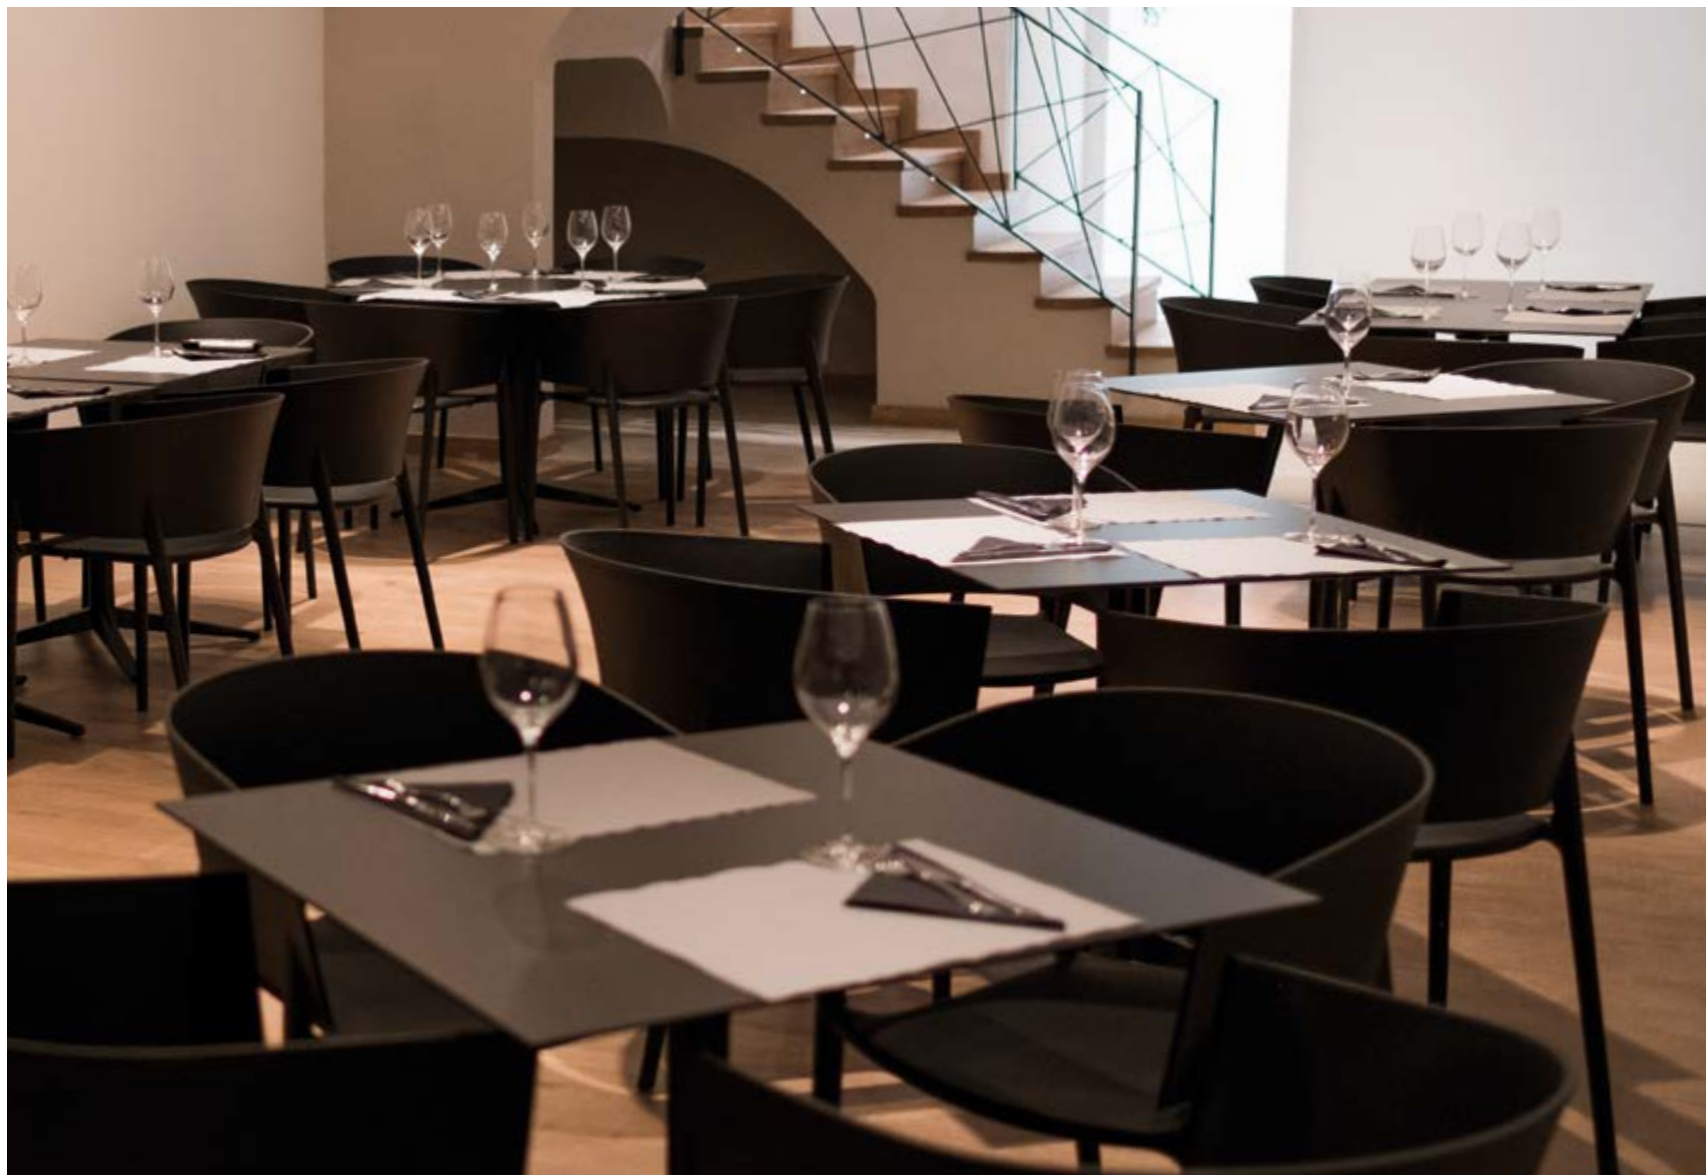

# Africa

STOOL by Eugeni Quitllet

AFRICA **STOOL**  
white

Trattoria Raffaello, Spain  
 AFRICA **ARMCHAIR** & FAZ **TABLE**  
 black

Kunsthalle Terrace - Bielefeld, Germany  
 AFRICA **ARMCHAIR**  
 white