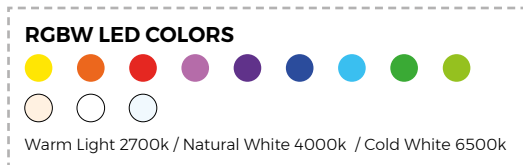

Unit with internal lighting with RGBW LED technology and remote control unit for switching colors. Available only in matte ice white finish. Remote control included.

RGBW LED DMX

Unit with internal lighting with RGBW LED technology and remote control unit for switching colors. Also controlled by DMX-1024 (wireless), enabling communication between one or more products simultaneously via the DMX transmitter (not included). There are two options to choose from: Professional XLR DMX and Home WIFI DMX.

Both options are available in various configurations:

1* DMX Wireless Standard Configuration.

2* DMX Wireless Customized Configuration.

WITH BATTERY

RGBW LED BATTERY

Unit with internal lighting with battery-powered RGBW LED technology. Includes charger and remote control for switching colors and charger. Available only in matte ice white finish.

RGBW LED DMX BATTERY

Unit with internal lighting with RGBW LED technology supplied by a battery (includes charger and remote control unit for switching colors). Also controlled by DMX-1024 (wireless), enabling communication between one or more products simultaneously via the DMX transmitter (not included). There are two options to choose from: Professional XLR DMX and Home WIFI DMX. (Remote control included).

Both options can have 2 different configurations:

1* DMX Wireless Standard Configuration.

2* DMX Wireless Customized Configuration.

Bluetooth Sound System ✨

Connect your smartphone or tablet via Bluetooth to the built in speakers.

- Sound systems 200W Dual component.

- Bluetooth Ready v.4.0.

- Input: AUX Jack 3,5 mm.

- USB Charger for portable gadget - Output 5V= 1500mA

Lightining

POWER SUPPLY

LED WHITE

- Simple color LEDs 4500 K

- 720 - 2800 LM Max. (Models subject to availability)

- 12 - 72 W Max. (Models subject o availability)

- Power supply: Mean Well / Class 2 / IN: 100-240V AC / 50-60Hz

- IEE: Class A

- IP65 / applicable for wet areas.

- Ta: 40°C

- 4-5 m. white cable Ho5RN-F 2G1 mm2 + Plug (EU - AUS - UK) ⚡ ⚡ ⚡

- 4-5 m. white cable SJTW - 2 x AWG18 + Plug (USA) ⚡ ⚡

- CE / RoHS / UL

NANO LED WHITE

- Simple color LEDs 4500 K

- 40 LM

- 14 W Max.

- Wall Power supply: IN: 100-240V AC / 50-60Hz

- IEE: Class A

- IP20 / indoor use only

- Ta: 35°C

- 2 Meters transparent cable with hand switch + EU Plug ⚡

- CE / RoHS

RGBW LED

- Multicolor LEDs RGBW

- Controller RF433 Mhz / 10-15 meters range

- 450 - 1100 LM Max. (Models subject to availability)

- 16 - 72 W Max. (Models subject to availability)

- Power supply: Mean Well / Class 2 / IN: 100-240V AC / 50-60Hz

- IEE: Class A

- IP65 / applicable for wet areas.

- Ta: 40°C

- 4-5 m. white cable Ho5RN-F 2G1 mm2 + Plug (EU - AUS - UK) ⚡ ⚡ ⚡

- 4-5 m. white cable SJTW - 2 x AWG18 + Plug (USA) ⚡ ⚡

- CE / RoHS / UL

RGBW LED DMX

- Multicolor LEDs RGBW

- Controller RF433 Mhz / 10-15 meters range

- DMX 1024 decoder / 2.4Ghz wireless signal/ compatible with IOS or Android & Professional Installations.

- DMX 1024 decoder / 2.4 Ghz wireless signal.

- Home WiFi DMX wireless controller, compatible with IOS and Android (not included)

- Professional DMX wireless controller, connector XLR (not included)

- 450 - 1100 LM Max. (Models subject to availability)

- 12 - 72 W Max. (Models subject to availability)

- Power supply: Mean Well / Class 2 / IN: 100-240V AC / 50-60Hz

- IEE: Class A

- IP65 / applicable for wet areas.

- Ta: 40°C

- 4-5 m. white cable Ho5RN-F 2G1 mm2 + Plug (EU - AUS - UK) ⚡ ⚡ ⚡

- 4-5 m. white cable SJTW - 2 x AWG18 + Plug (USA) ⚡ ⚡

- CE / RoHS / UL

BATTERY

BATTERY RGBW LED

- Multicolor LEDs RGBW

- Controller RF433 Mhz / 10-15 meters range

- 450 - 1100 LM Max. (depending on the model)

- 12 - 72 W Max. (depending on the model)

- Li-ion Battery 5.219 Ah (depending on the model) 12V / 6-8 h autonomy / Load 5h - 500 cycles

- Charger: 1.5A - 4A (depending on the model) IN: 100-240V AC / 50-60Hz

- IEE: Class A / CE / RoHS / IP65 (Suitable for wet areas)

- Ta: 40°C

BATTERY RGBW LED DMX

- Multicolor LEDs RGBW

- Controller RF433 Mhz / 10-15 meters range

- DMX 1024 decoder / 2.4 Ghz wireless signal.

- Home WiFi DMX wireless controller, compatible with IOS and Android (not included)

- Professional DMX wireless controller, connector XLR (not included)

- Li-ion Battery 5.2 - 19 Ah (depending on the model) 12V / 6-8 h autonomy / Load 5h - 500 cycles

- Charger: 1.5A - 4A (depending on the model) IN: 100-240V AC / 50-60Hz

- 1100 LM Max. (Models subject to availability)

- 12 - 72 W Max. (Models subject to availability)

- IEE: Class A / CE / RoHS / IP65 (Suitable for wet areas)

- Ta: 40°C