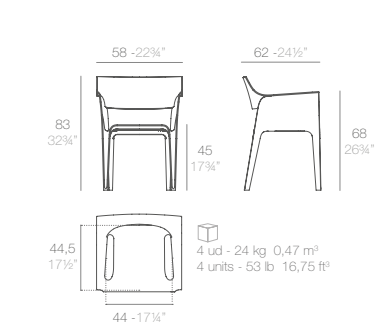

LOVE chair.

Basic. Básico.	-	65042
REVOLUTION Recycled plastic from the Mediterranean*	-	65042VR
Lacquered. Lacado.	-	65042F
Cushion. Acolchado. (Draion)	-	65042DCO
Cushion. Acolchado. (Nautic)	-	65042CO
Cushion. Acolchado. (Silvertex, Crevin, Savane, Heritage)	-	65042CCO

Stackable Apilable 5 max.

Color swatches: WHITE, BLACK, ECRU, RED, BRONZE, PICKLE, NAVY, TORTORA, ALMOND, MELON, ANTHRACITE, MILOS, MANTA, CALA