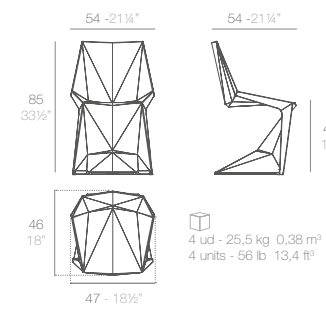

NEW

VOXEL mini chair.

	Price per unit Precio unidad
Basic. Básico.	- 51036
Lacquered. Lacado.	- 51036F

Stackable Apilable 4 max.

Color swatches: WHITE, BLACK, ECRU, RED, BRONZE, ALMOND, NAVY, TORTORA, ANTHRACITE.